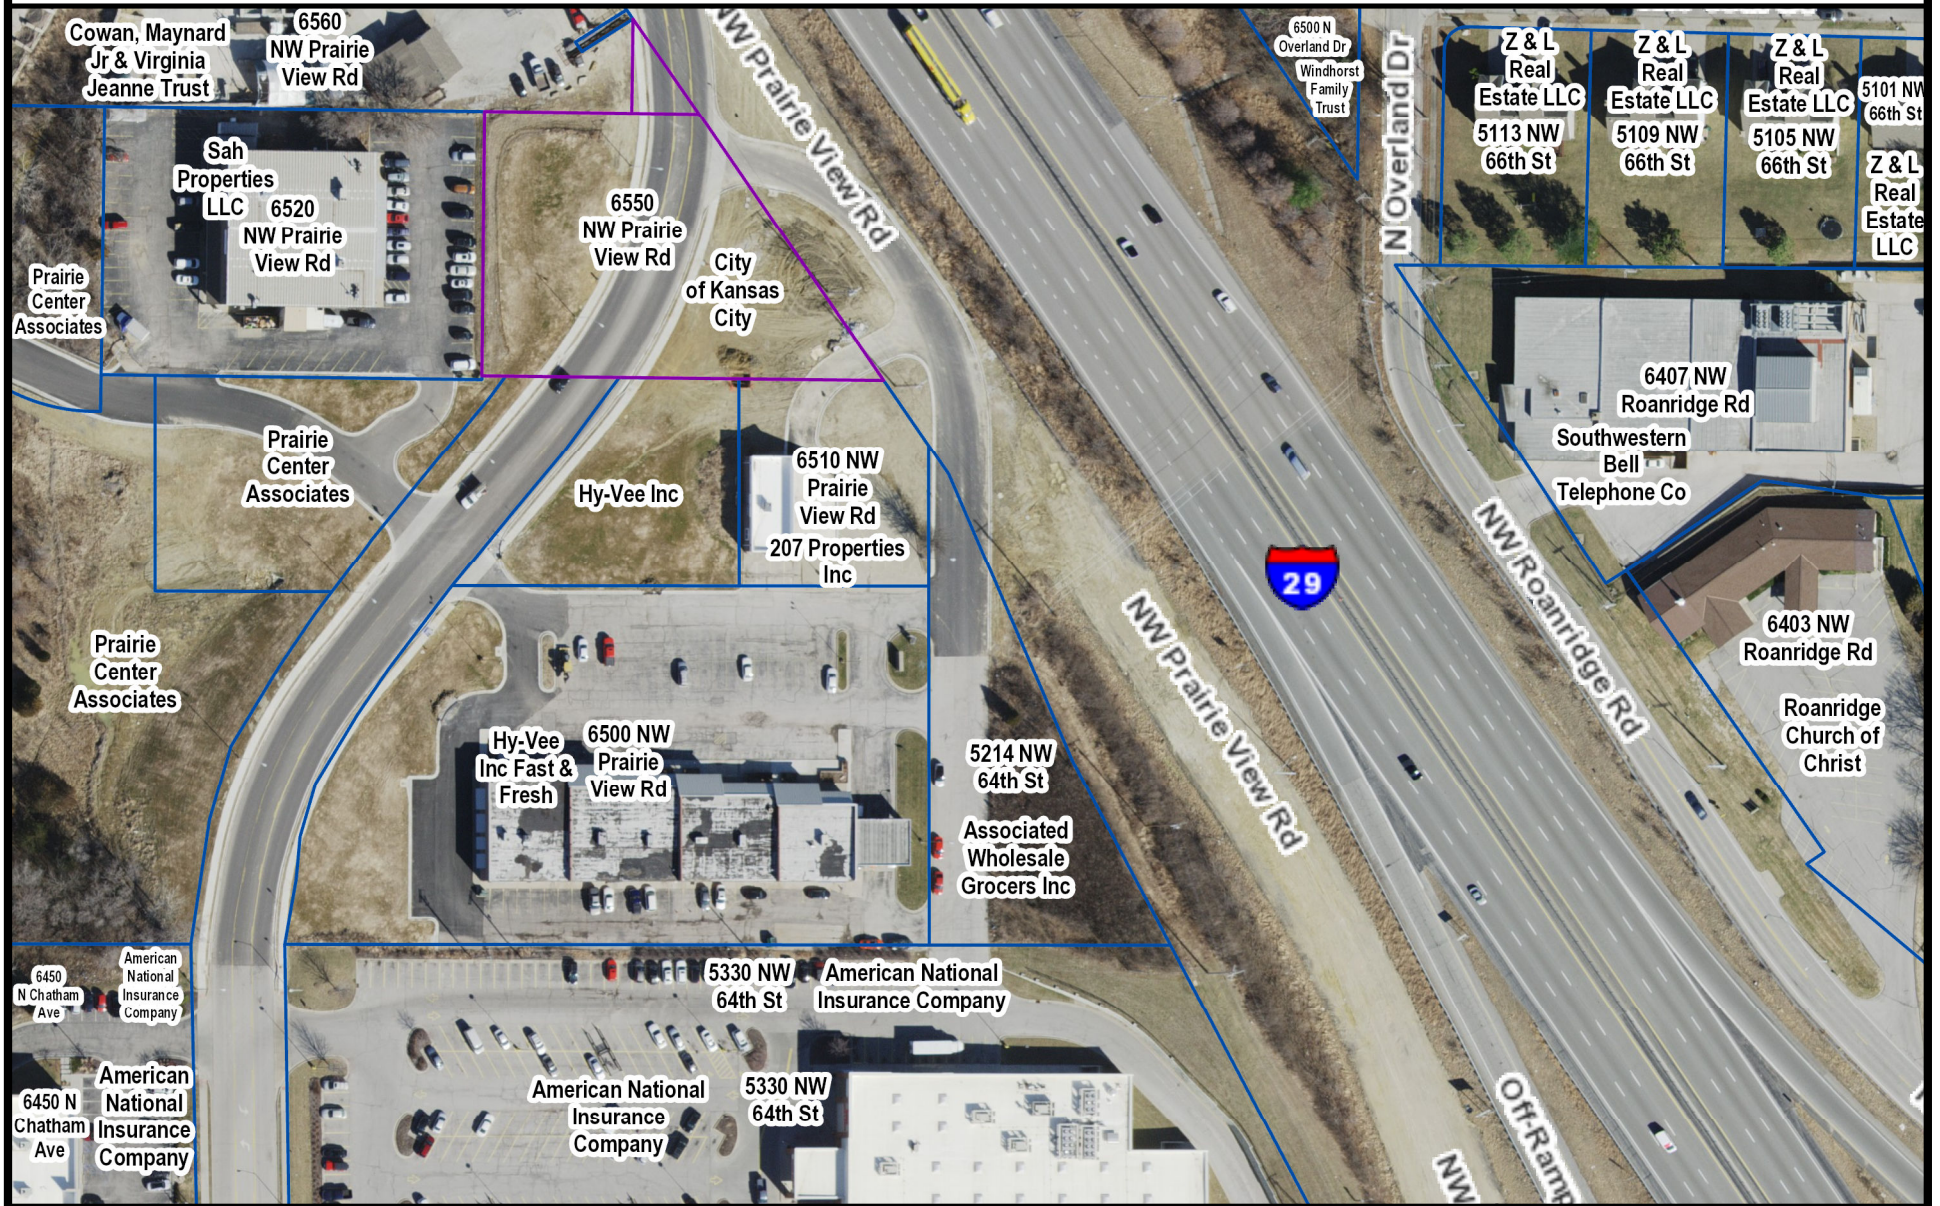

Dedication of Street Right of Way at 6550 NW Prairie View Road 2020

While the City of Kansas City, Missouri makes every effort to maintain and distribute accurate information, no warranties and/or representations of any kind are made regarding information, data or services provided. In no event shall the City of Kansas City, MO, be liable in any way to the users of this data. Users of this data shall hold the City of Kansas City, MO harmless in all matters and accounts arising from the use and/or accuracy of this data. © 2021 City of Kansas City, Missouri.