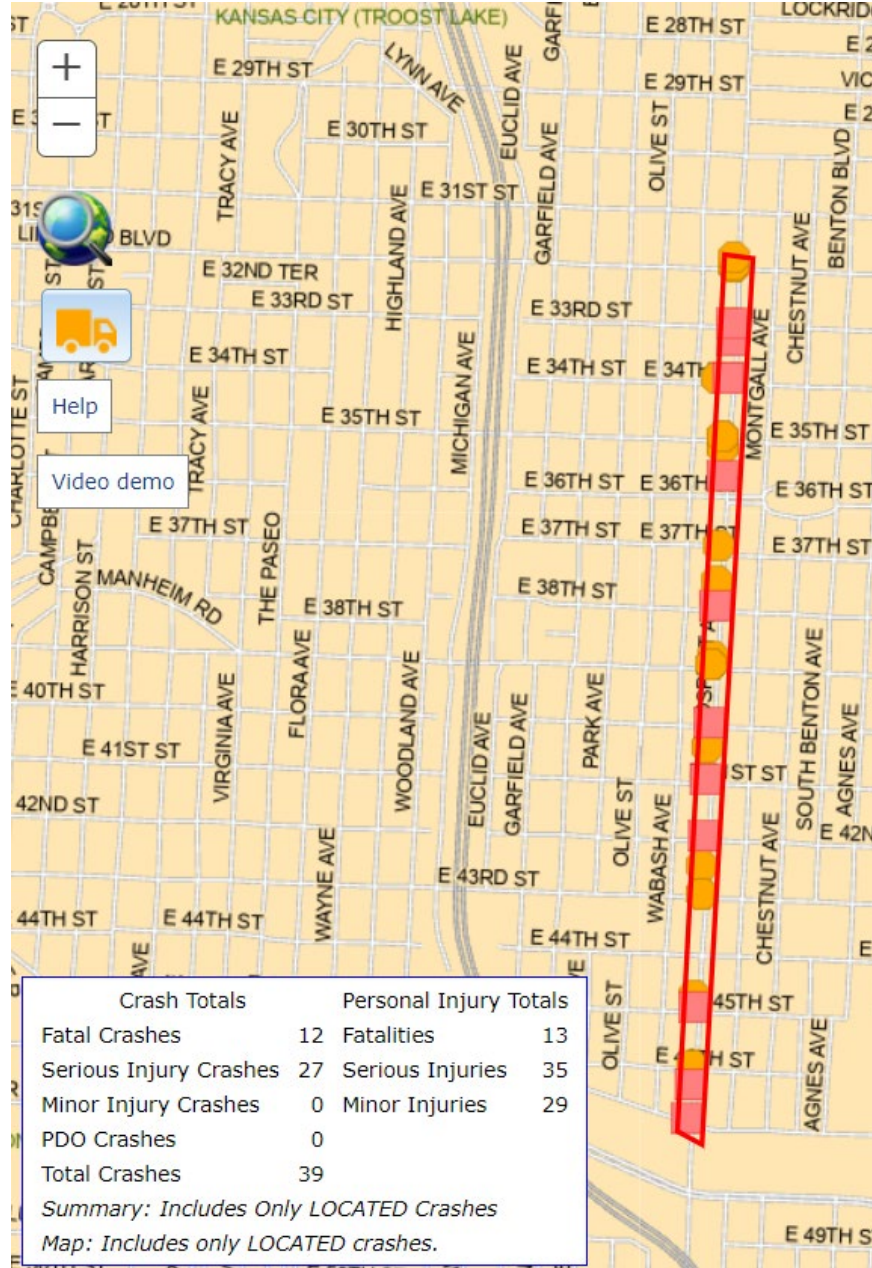

Prospect Ave Crashes

Linwood to Cleaver II Blvd – 2013 – April 2024

Red = Fatal

Orange = Serious Injury

Fatal Crashes	12	Fatalities	13
Serious Injury Crashes	27	Serious Injuries	35
Minor Injury Crashes	377	Minor Injuries	640
Property Damage Only Crashes	595		
TOTAL	1,011		