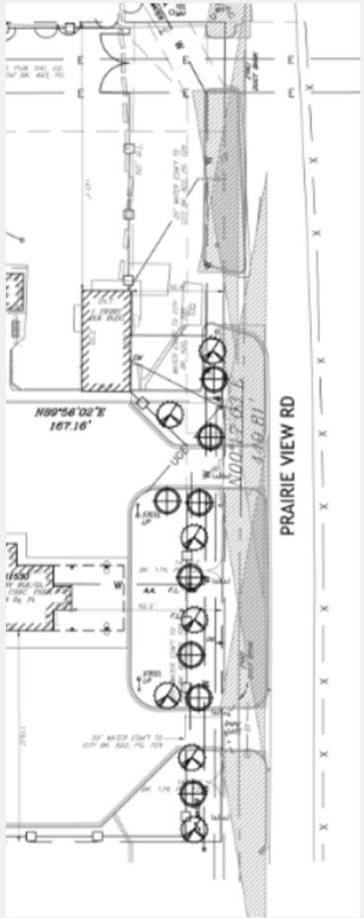

CD-CPC-2026-00064

11530 NW Prairie View Road
Development Plan - Nonresidential

June 17, 2026

City Plan Commission

Subject Area

View looking southwest towards the site

View looking West towards the site

CD-CPC-2026-00064