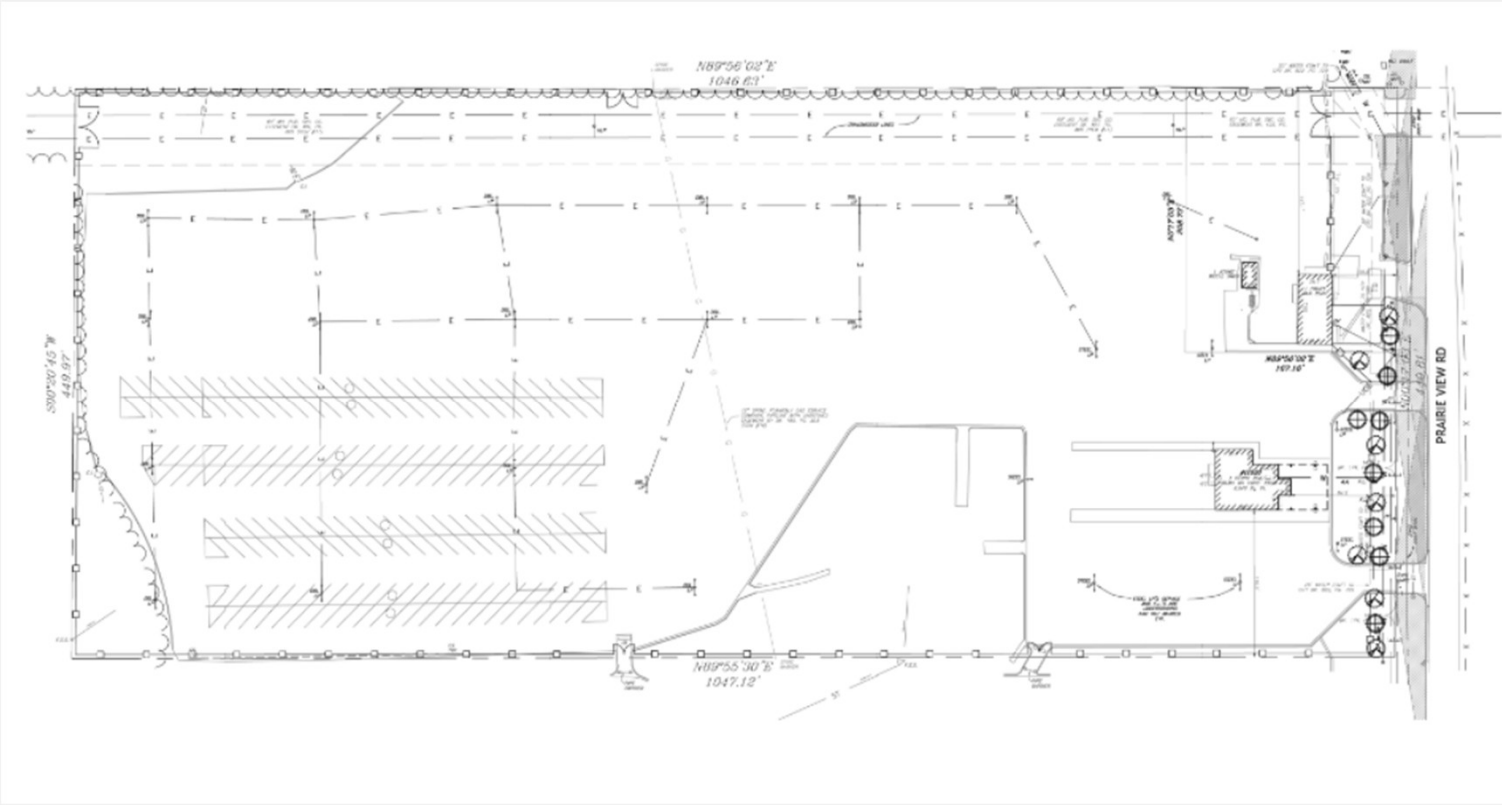

CD-CPC-2026-00064

11530 NW Prairie View Road
Development Plan - Nonresidential

June 17, 2026

City Plan Commission

Subject Area

View looking southwest towards the site

View looking West towards the site

CD-CPC-2026-00064