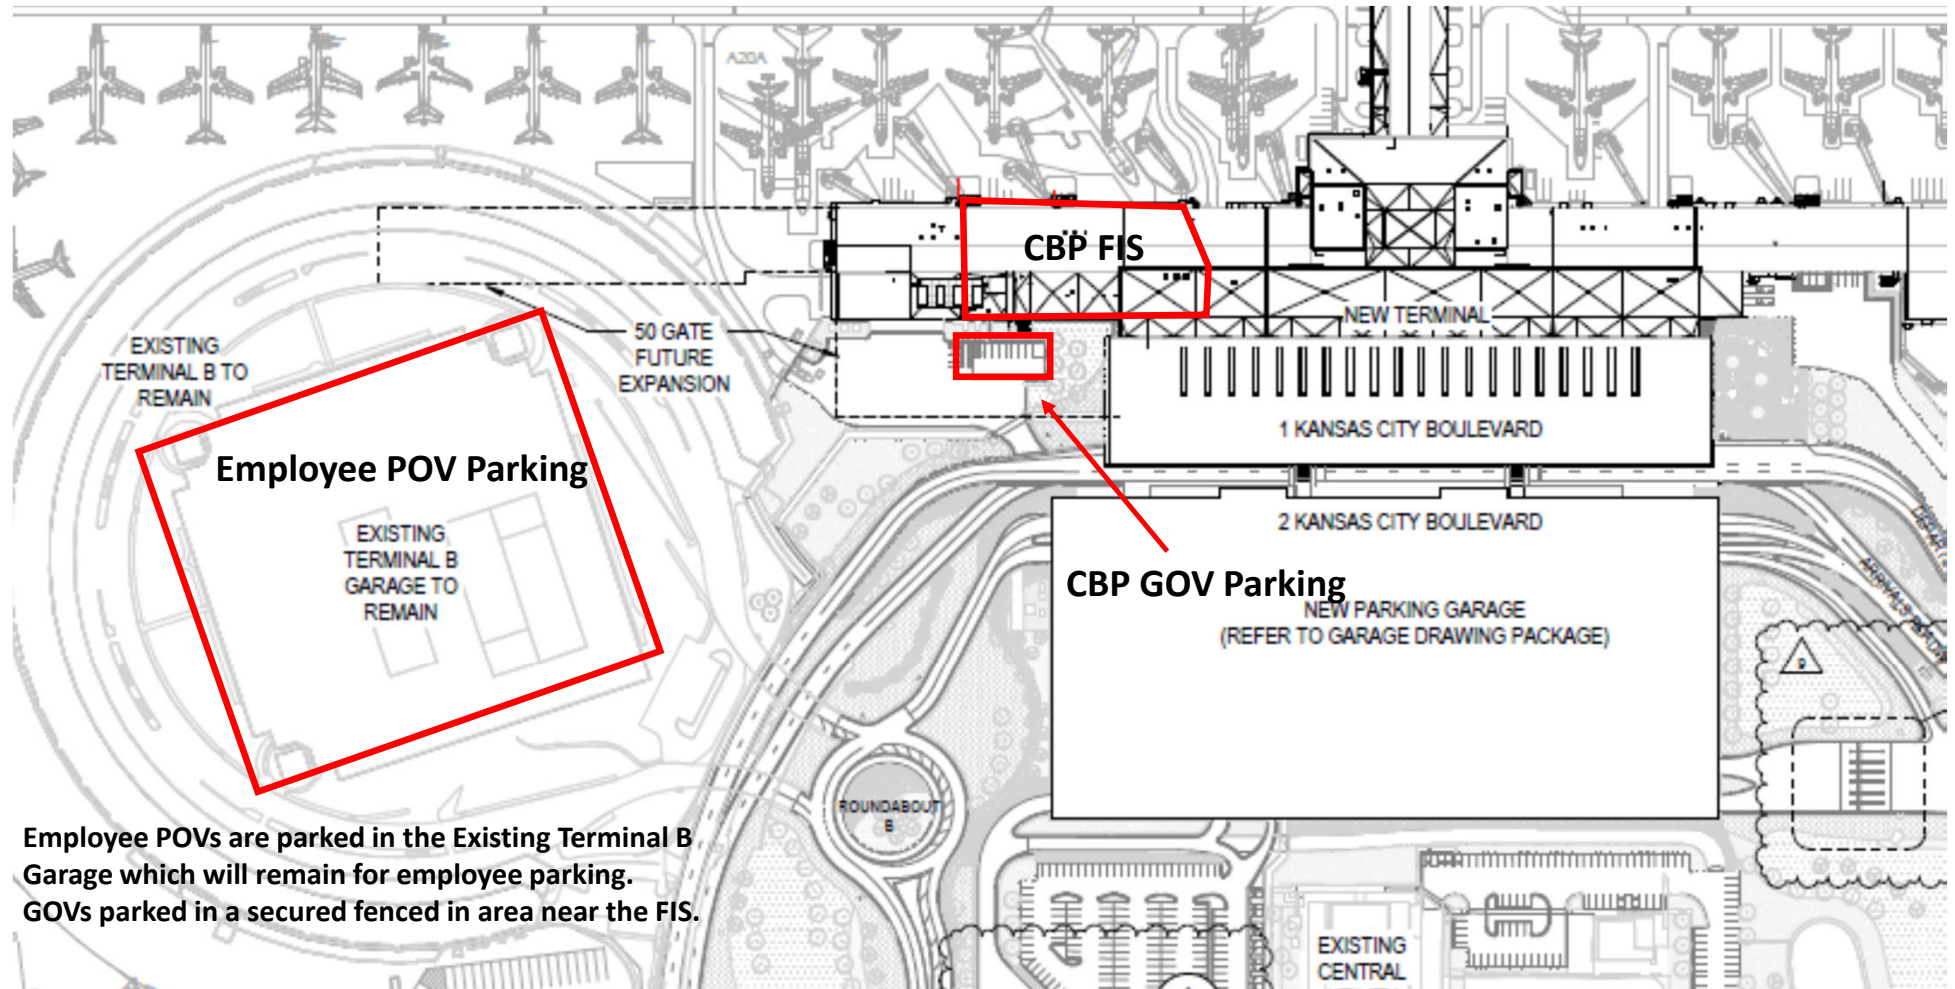

Exhibit B – Parking

Lease Number: HSBP-7121-L-IN0527

- Employee POVs are parked in the Existing Terminal B Garage which will remain for employee parking.
- GOVs parked in a secured fenced in area near the FIS.